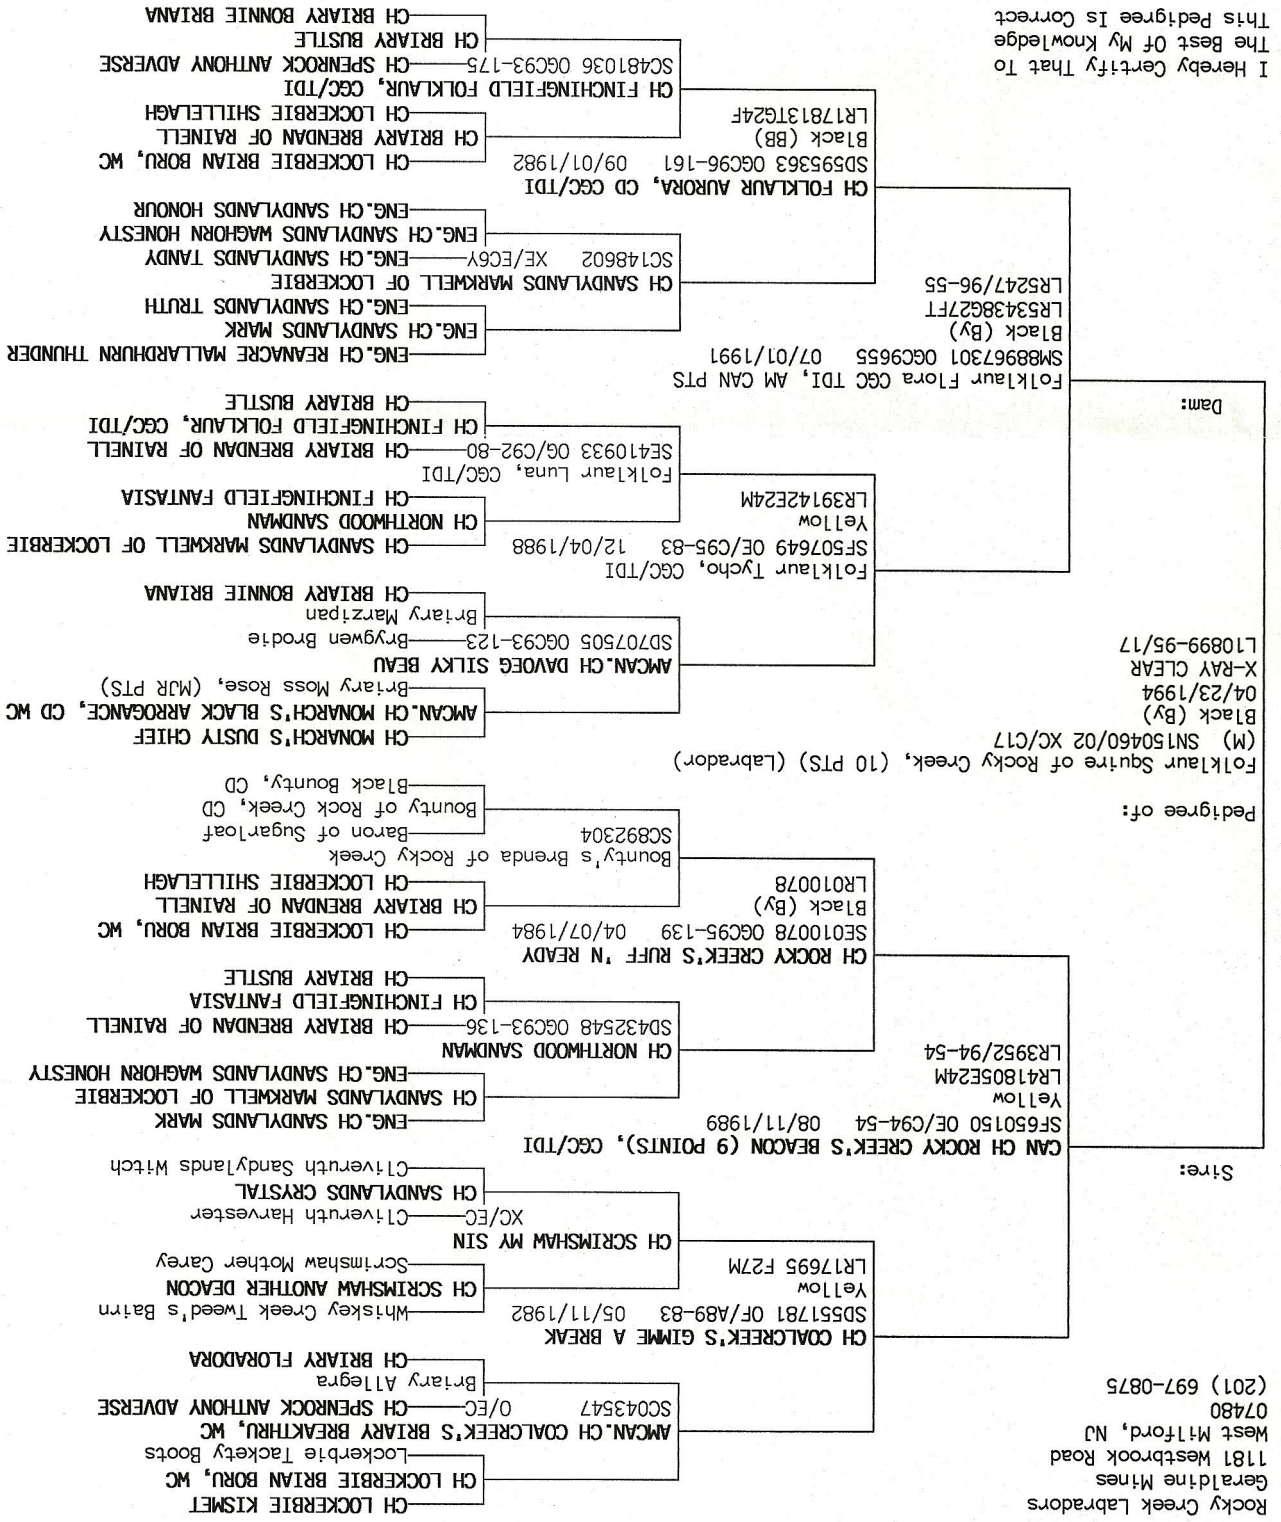

Rocky Creek Labradores
Geraldine Mines
1181 Westbrook Road
West Mtford, NJ
07480
(201) 697-0875

I Herby Certify That To
The Best Of My Knowledge
This Pedigree Is Correct