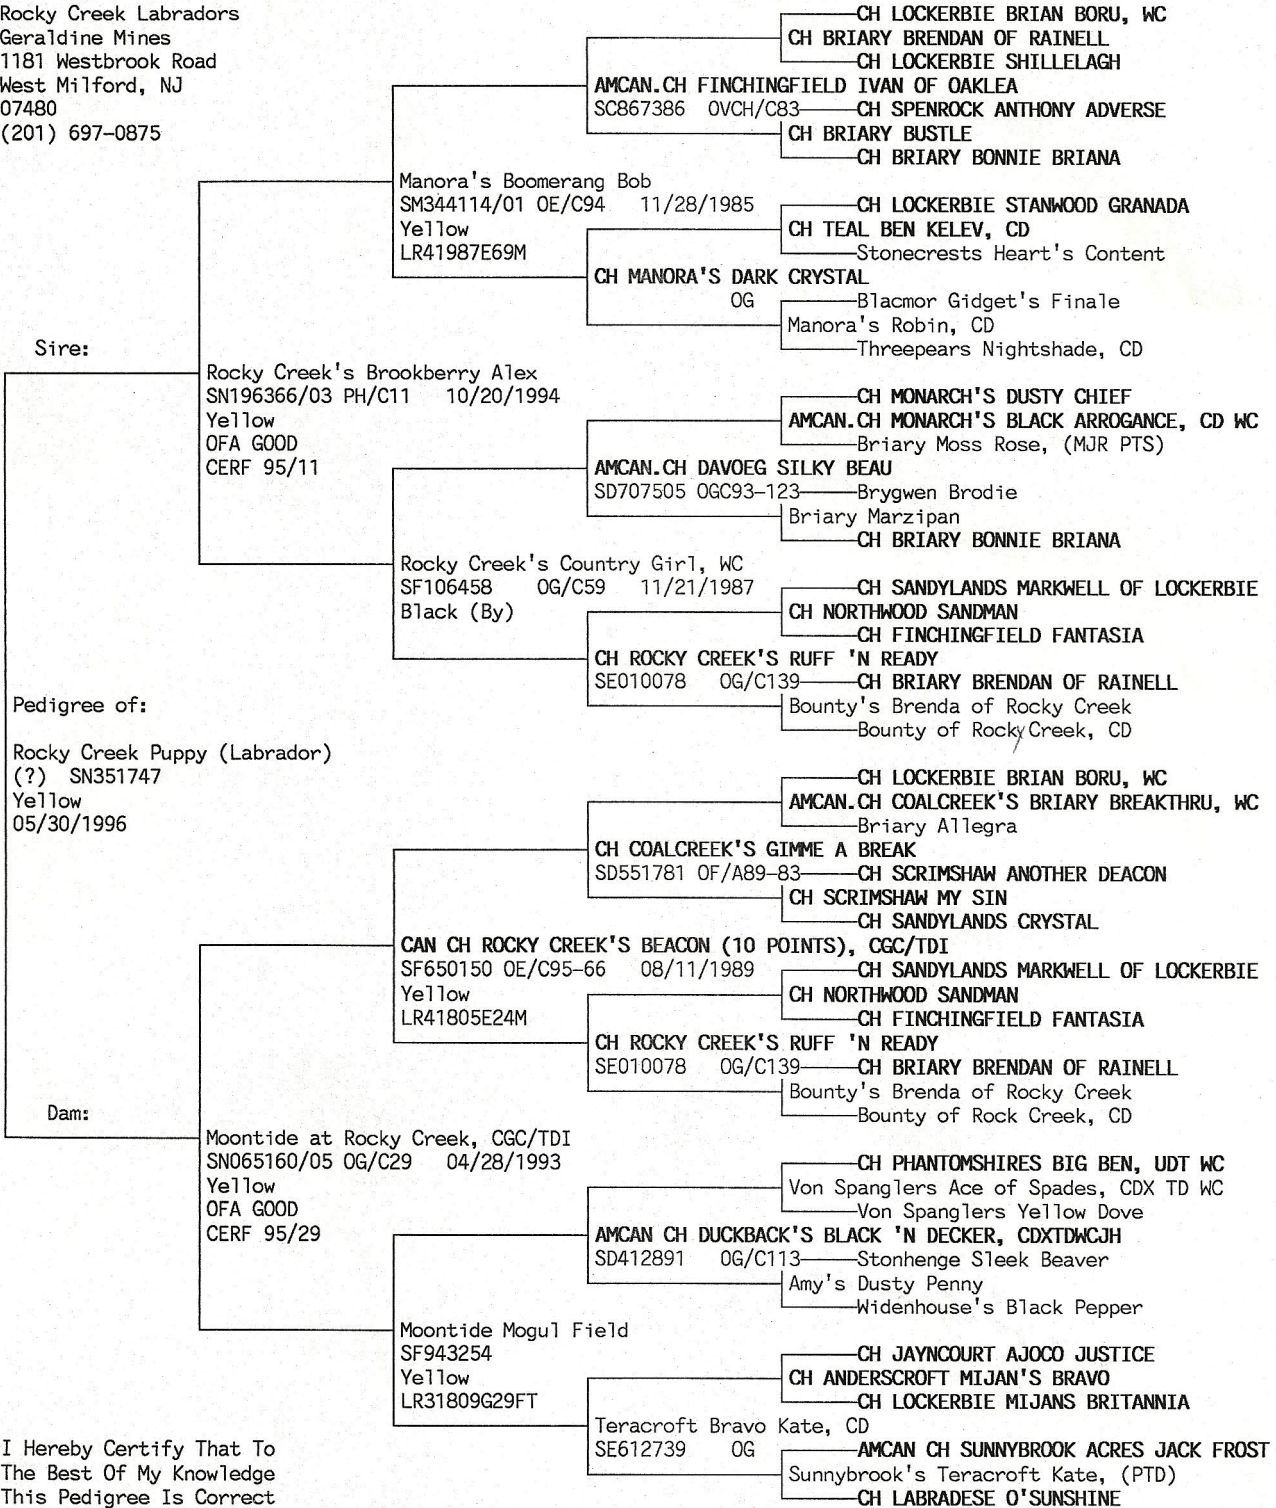

Rocky Creek Labradors

Jude

Rocky Creek Labradors
 Geraldine Mines
 1181 Westbrook Road
 West Milford, NJ
 07480
 (201) 697-0875

I Hereby Certify That To
 The Best Of My Knowledge
 This Pedigree Is Correct